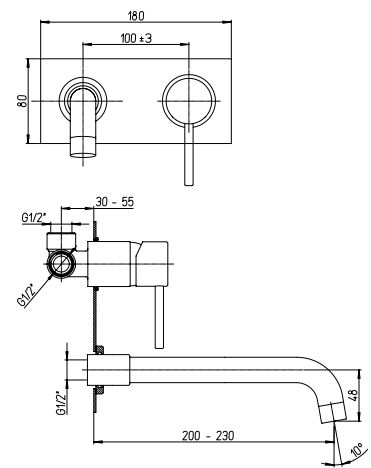

78

78-207P

3-hole wall mounted basin mixer with plate, 200 mm spout

78-208

Single-lever wall mounted mixer, 190 mm spout

78-208P

Single-lever wall mounted mixer with plate, 200 mm spout