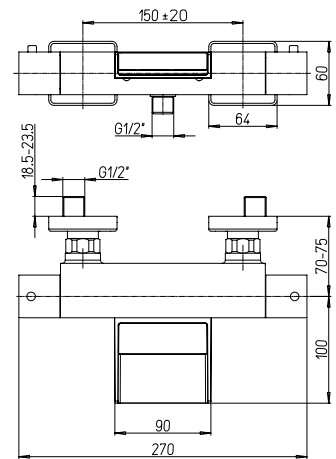

84-211WFR

Single-lever waterfall basin mixer with 1 1/4" pop-up waste

84-205LLWFR

Single-lever waterfall basin mixer, high model without waste

84-111THWF

Thermostatic bath-shower mixer with waterfall spout