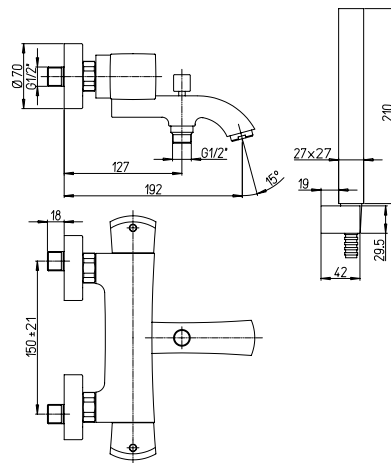

89-691TH

Thermostatic built-in single-lever shower mixer with diverter

89-100TH

Thermostatic bath-shower mixer with shower kit