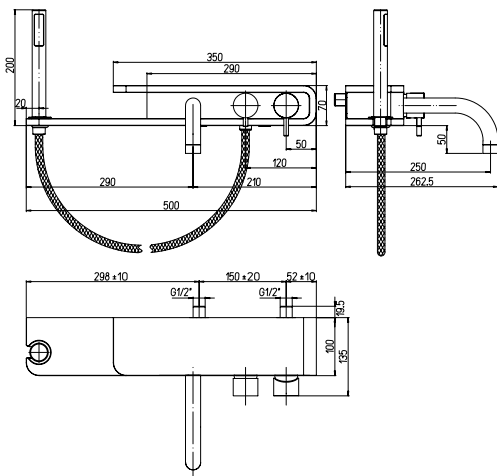

PD-100

Single lever complete
bath-shower mixer

PD-208

Single-lever wall mounted mixer