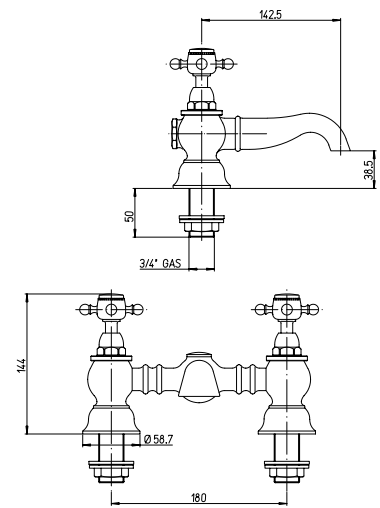

dalton

27-241

Basin monobloc, 1 1/4" pop up waste

27-326

Bidet monobloc, 1 1/4" pop up waste

27-115

3/4" bridge bath filler