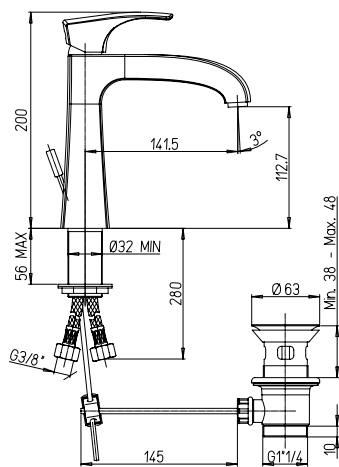

Paini

Available finish

chrome | brushed nickel | gold | matt gold