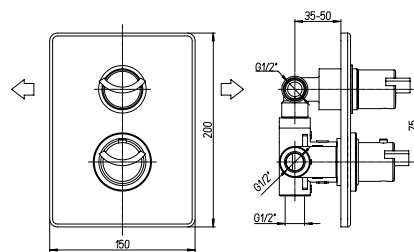

morgana

73-690TH

1/2" built in thermostatic mixer with stop valve

73-691TH

Built in thermostatic mixer with diverter

73-105

Wall mounded bath shower mixer with adjustable shower kit