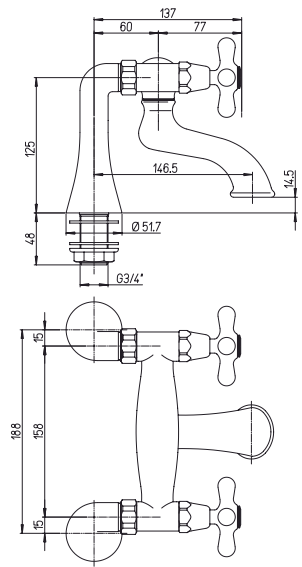

17-200

1/2" basin taps pair

17-202

3/4" bath taps pair

17-114

3/4" pillar bath filler