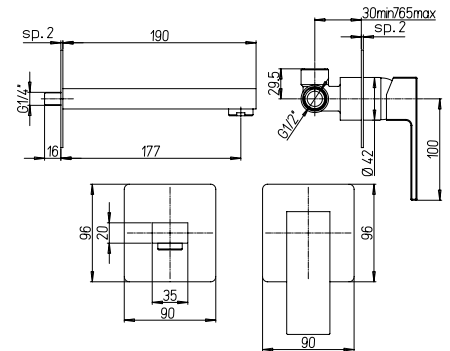

dax r

84-211RS

Single-lever basin mixer with 1"1/4 pop-up waste

84-211LLR

Single-lever basin mixer, high model with 1"1/4 pop up waste

84-208RQ

Single-lever wall mounted mixer, 190 mm spout