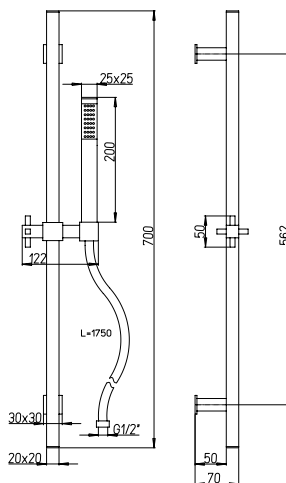

### 50CR759TCASQE

SQUARE anti-limestone shower head with joint, in plastic material, size 200 x 200 mm