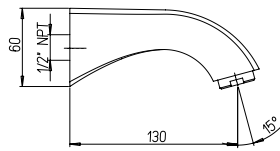

lady

89-214

3-hole basin mixer with swivel spout, 1"1/4 pop up waste

89-430

Spout

89-690TH

Thermostatic built-in single-lever shower mixer