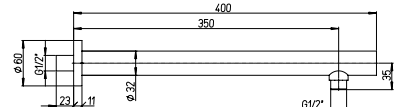

50CR759TCASQE

SQUARE anti-limestone shower head with joint, in plastic material, size 200 x 200 mm

50CR759TCARE20E

ROUND anti-limestone shower head with joint, in plastic material, Ø 200 mm

50CR759Q30EBI

SQUARE anti-limestone shower head with joint, in metal, size 300 x 300 mm

50CR759/30EBI

ROUND anti-limestone shower head with joint, in metal, Ø 300 mm

50CR745T130BI

Shower arm with rose - length 300 mm, Ø 22 mm, 1/2" x 1/2" MM

50CR745T440BI

Shower arm with rose - length 400 mm, Ø 32 mm, 1/2" x 1/2" MM