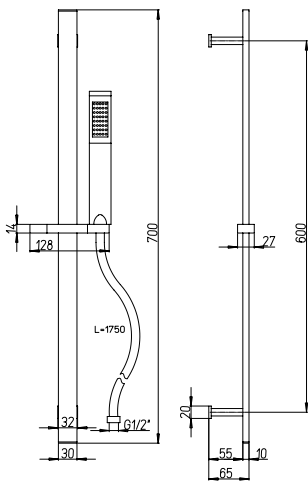

50CR129/P5

Metal sliding rail P5 without soap dish - SQUARE bar with 1-jet anti-limestone SQUARE curved handshower and grey PVC flexible hose length 175 cm

50CR129/P6

Metal sliding rail P6 without soap dish - SQUARE bar with 1-jet anti-limestone SQUARE handshower and grey PVC flexible hose length 175 cm

50CR124/P7

Sliding rail P7 with soap dish and 1-jet anti-limestone handshower