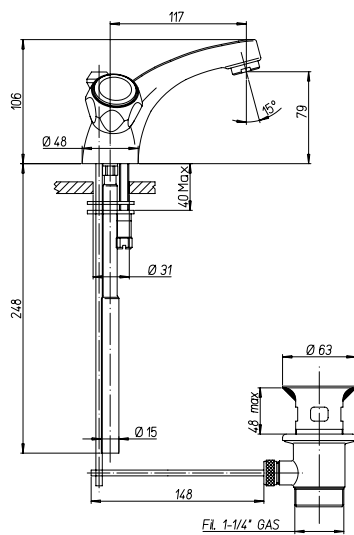

TP241

Basin monobloc, 1"1/4 pop up waste

TP326

Bidet monobloc, 1"1/4 pop up waste

TP211

3-hole basin mixer, 1"1/4 pop up waste