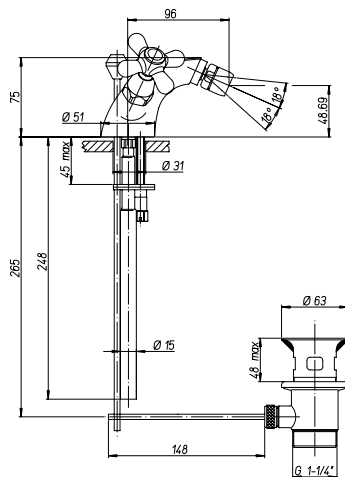

monaco

08-241

Basin monobloc, 1 1/4" pop up waste

08-326

Bidet monobloc, 1 1/4" pop up waste

08-115

3/4" pillar bath filler