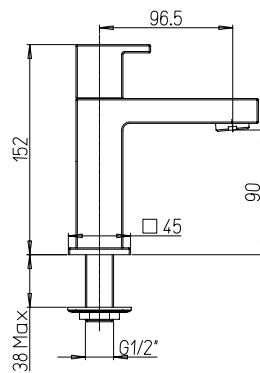

84-202

3/4" bath taps pair

84-204

1/2" basin taps pair

84-211R

Single-lever basin mixer with
1 1/4" pop-up waste