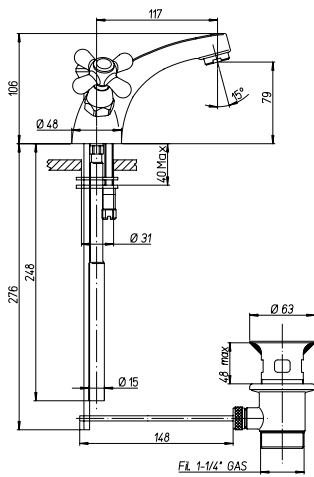

monaco

08-241

Basin monobloc, 1 1/4" pop up waste

08-326

Bidet monobloc, 1 1/4" pop up waste

08-115

3/4" pillar bath filler