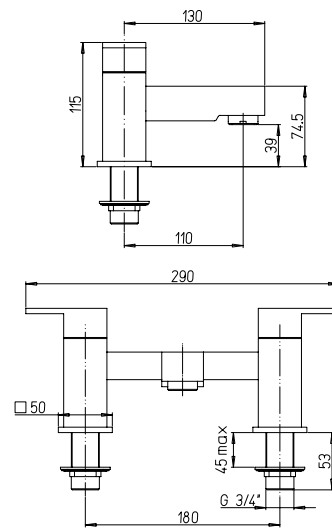

84-113

Bridge bath shower mixer

84-115

Bridge bath filler