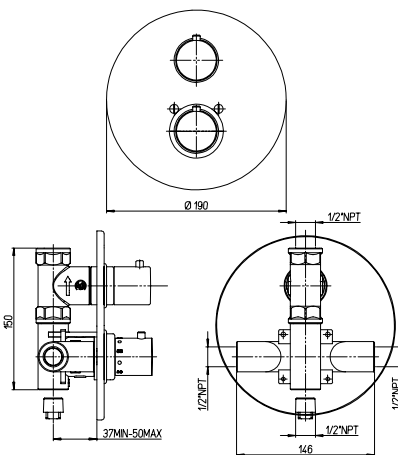

78

78-511TH

Thermostatic shower mixer

78-690TH

Built-in thermostatic shower mixer with stop valve

78-691TH

Built-in thermostatic shower mixer with stop valve and 2-way diverter