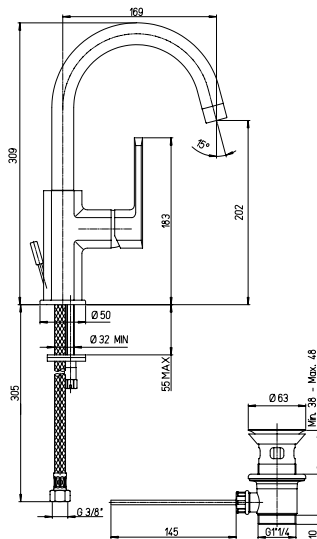

OVO

86-211LL

Single-lever basin mixer with simple-rapid 1 1/4" pop-up waste

86-250

Single-lever basin mixer with tube swivel spout, 1 1/4" pop-up waste

86-208

Single-lever wall mounted mixer, 190 mm spout