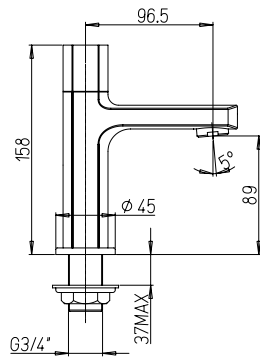

86-202

3/4" bath taps pair

86-204

1/2" basin taps pair

86-211

Single-lever basin mixer with
1 1/4" pop-up waste