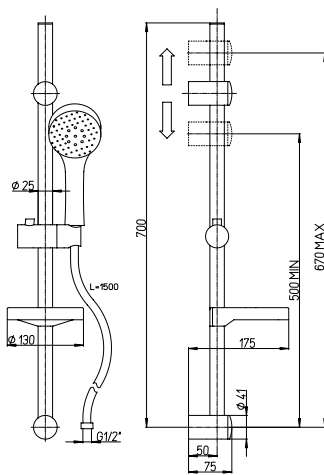

50CR124/P2

Sliding rail P2 with soap dish and 5-jet anti-limestone handshower

50CR124/P3

Sliding rail P3 with soap dish and 4-jet anti-limestone handshower

50CR126/P4

Sliding rail P4 without soap dish metal anti-limestone handshower and grey PVC flexible hose length 175 cm