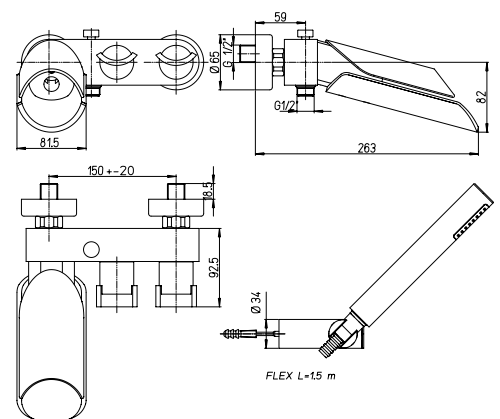

morgana

73-690TH

1/2" built in thermostatic mixer with stop valve

73-691TH

Built in thermostatic mixer with diverter

73-105

Wall mounded bath shower mixer with adjustable shower kit