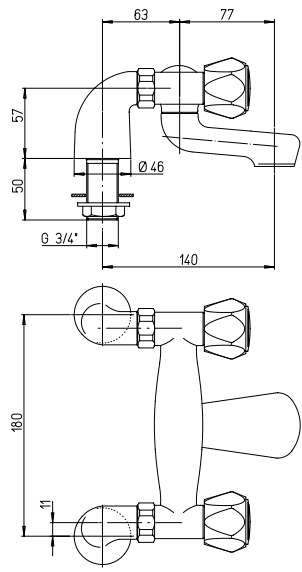

tevere

TP115
Deck bath filler