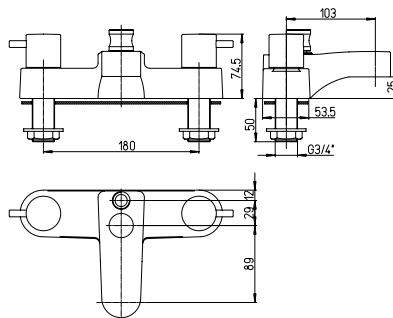

78-113TH

Thermo bath tap

EA 113 78

Deck bath shower mixer