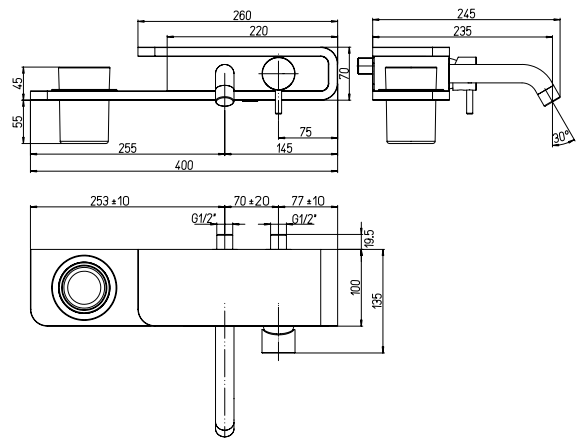

PD-100

Single lever complete
bath-shower mixer

PD-208

Single-lever wall mounted mixer