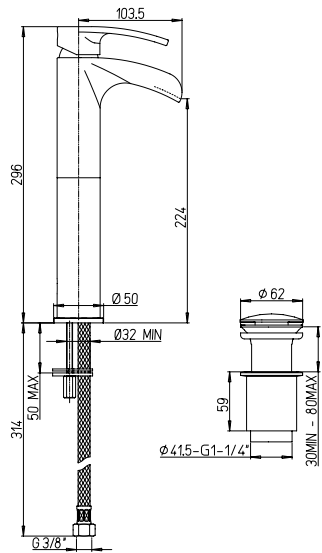

ovo waterfall

86-211LLWFSSSR

Single-lever basin mixer high model with simple-rapid 1 1/4" pop-up waste

86-113WF

Bridge bath shower mixer

86-115WF

Bridge bath filler