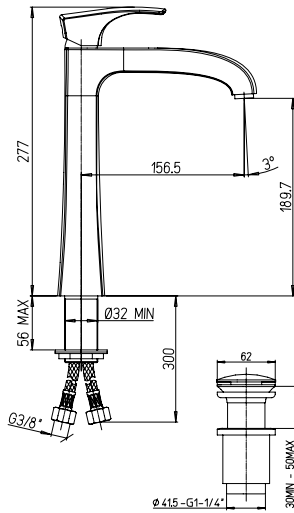

Paini

Available finish

chrome | brushed nickel | gold | matt gold