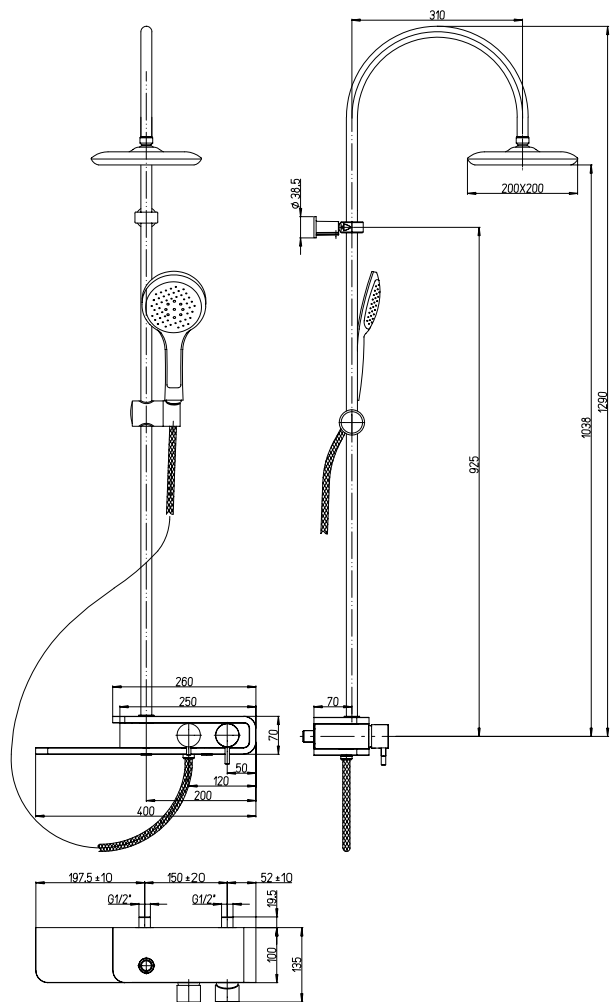

pad

PD-689

Single lever shower mixer with shower column and handshower