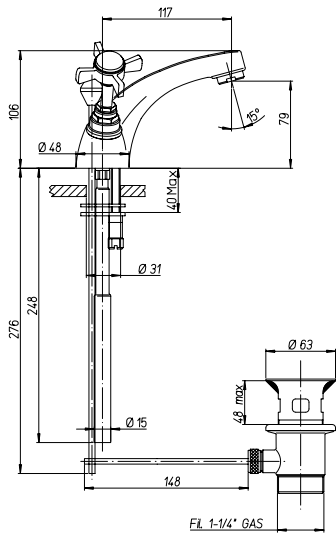

orta

49-241

Basin monobloc, 1 1/4" pop up waste

49-326

Bidet monobloc, 1 1/4" pop up waste

49-115

Bridge bath filler