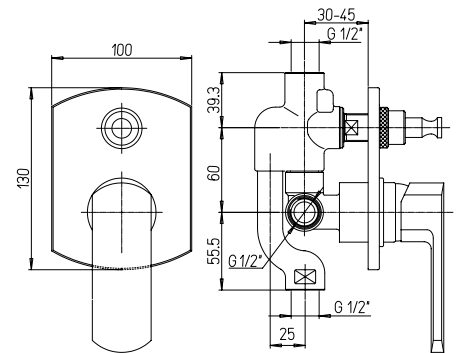

OVO

86-511TH

Thermostatic shower mixer

86-690

Built-in single-lever shower mixer

86-691

Built-in single-lever bath-shower mixer with diverter