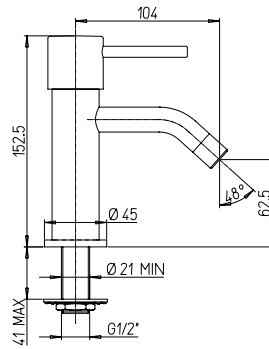

# 78

**78-202**  
3/4" bath taps pair

**78-204**  
1/2" basin tap

**78-211**  
Single-lever basin mixer with  
1 1/4 pop-up waste