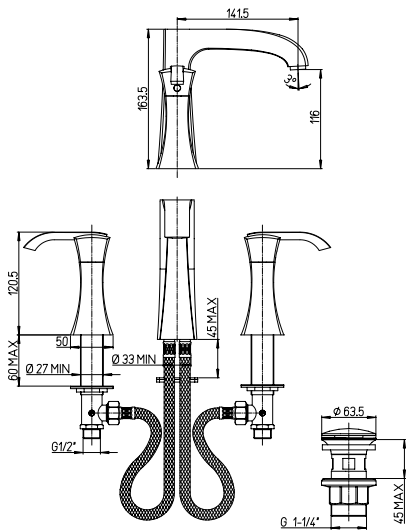

lady

89-214

3-hole basin mixer with swivel spout, 1"1/4 pop up waste

89-430

Spout

89-690TH

Thermostatic built-in single-lever shower mixer