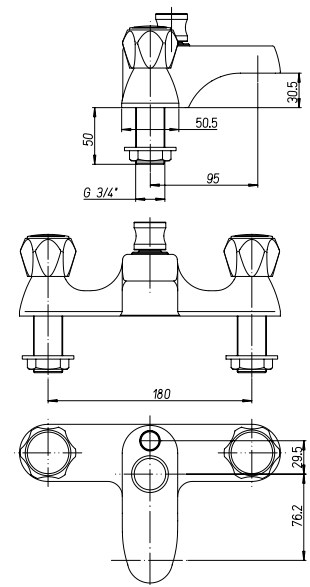

TP200

1/2" basin taps pair

TP202

3/4" bath taps pair

TP110

Deck bath shower mixer