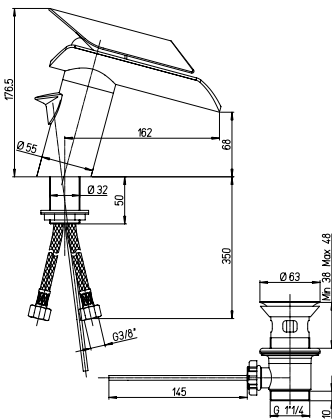

Paini

Available finish

chrome | chrome/glass | chrome/wengè
brushed nickel | brushed/glass | brushed nickel/wenge
gold | gold/glass | gold/wengè