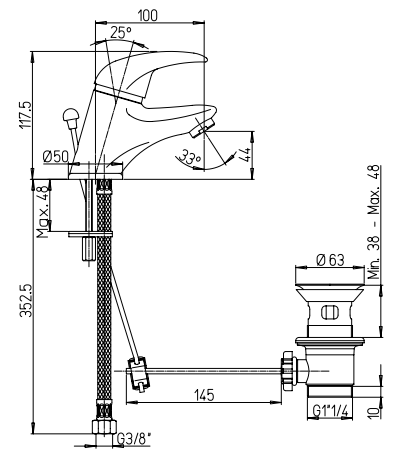

63

63-200

1/2" basin taps pair

63-202

3/4" bath taps pair

63-211

Single-lever basin mixer with
1 1/4" pop-up waste