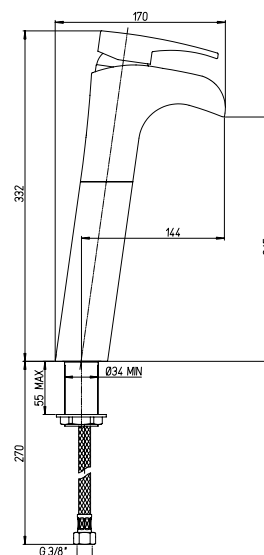

86-211WF

Single-lever basin mixer with 1 1/4" pop-up waste

86-211WFS

Single-lever basin mixer with swivel spout, 1 1/4" pop-up waste

86-205LLWF

Single-lever basin mixer, high model without waste