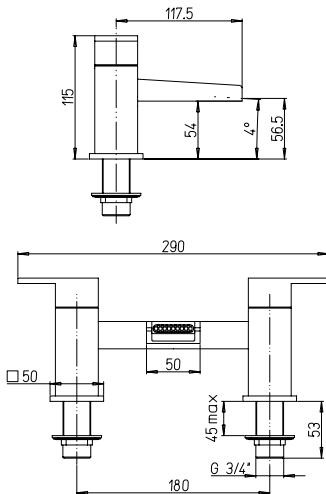

dax waterfall

84-115WF

Bridge waterfall bath filler