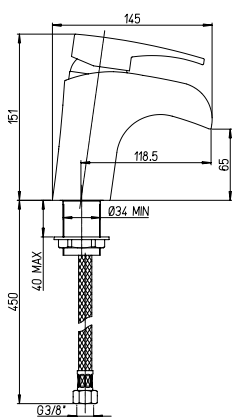

86-211WF

Single-lever basin mixer with 1 1/4" pop-up waste

86-211WFS

Single-lever basin mixer with swivel spout, 1 1/4" pop-up waste

86-205LLWF

Single-lever basin mixer, high model without waste