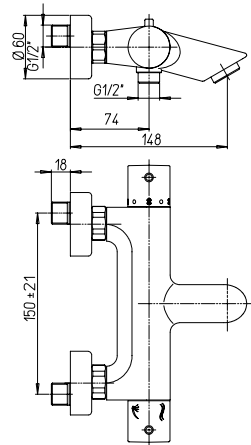

78-105TH

Thermostatic bath-shower mixer with adjustable shower kit and 38° safety stop button

78-111TH

Thermostatic bath mixer

78-504TH

Thermostatic shower mixer with 2 ways diverter