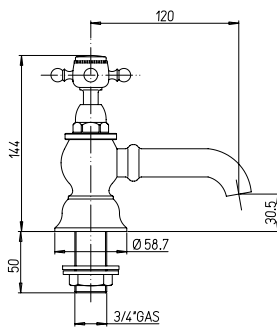

27-200

1/2" basin taps pair

27-202

3/4" bath taps pair

27-101

3/4" bridge bath shower mixer & kit