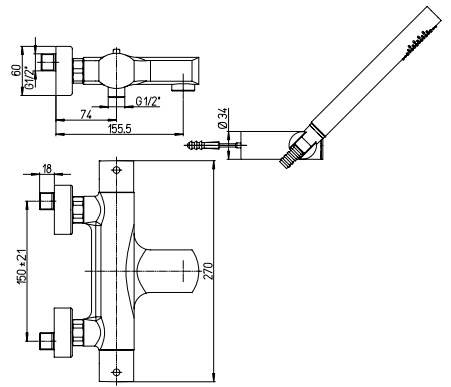

86-105

Single lever bath-shower mixer with adjustable shower kit

86-108

Single lever bath-shower mixer w/adjustable shower kit and 3/4" pillar connection

86-105TH

Thermostatic bath-shower mixer with adjustable shower kit