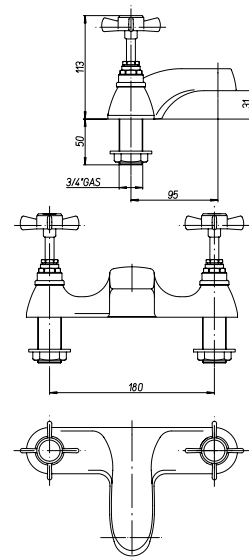

orta

49-241

Basin monobloc, 1 1/4" pop up waste

49-326

Bidet monobloc, 1 1/4" pop up waste

49-115

Bridge bath filler