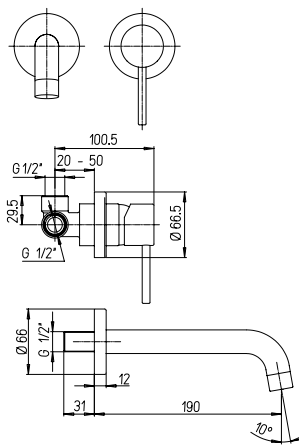

78

78-207P

3-hole wall mounted basin mixer with plate, 200 mm spout

78-208

Single-lever wall mounted mixer, 190 mm spout

78-208P

Single-lever wall mounted mixer with plate, 200 mm spout