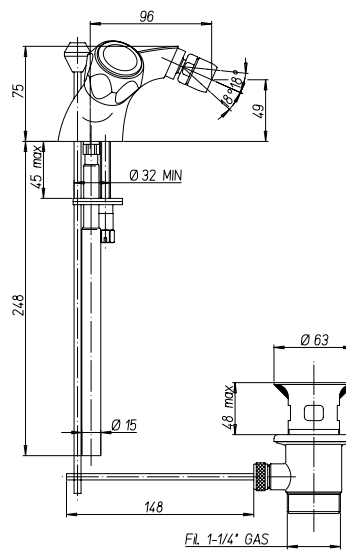

TP241

Basin monobloc, 1"1/4 pop up waste

TP326

Bidet monobloc, 1"1/4 pop up waste

TP211

3-hole basin mixer, 1"1/4 pop up waste