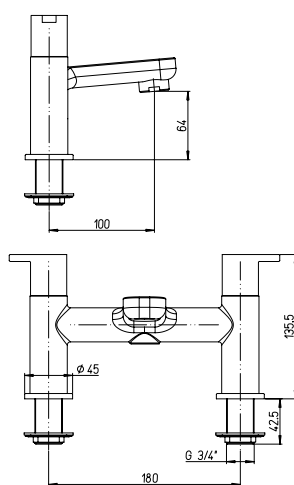

92

92-113

Bridge bath shower mixer

92-115

Bridge bath filler