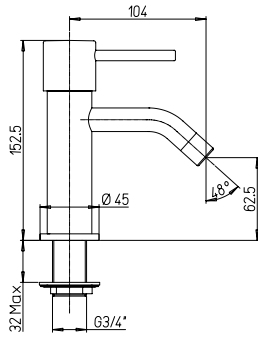

# 78

**78-202**  
3/4" bath taps pair

**78-204**  
1/2" basin tap

**78-211**  
Single-lever basin mixer with  
1 1/4 pop-up waste