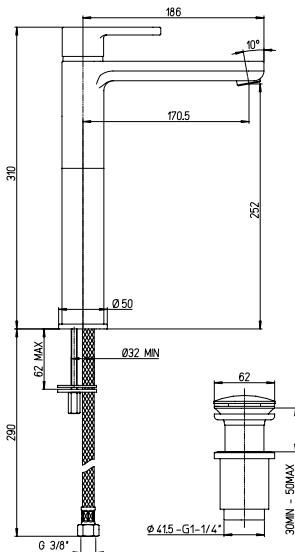

arena

92-211LLBL

Single-lever basin mixer high model with simple-rapid 1 1/4" pop-up waste

92-208

Single-lever wall mounted mixer, 190 mm spout

92-208P

Single-lever wall mounted mixer with plate, 200 mm spout