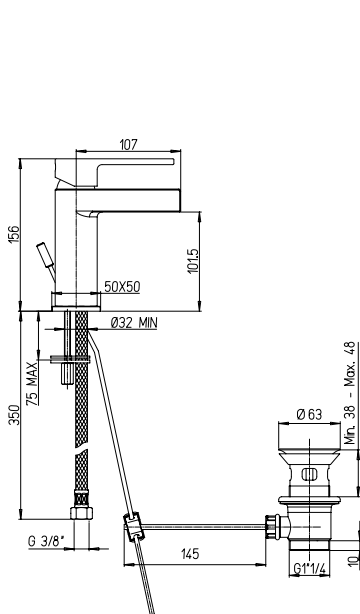

84-211WFR

Single-lever waterfall basin mixer with 1 1/4" pop-up waste

84-205LLWFR

Single-lever waterfall basin mixer, high model without waste

84-111THWF

Thermostatic bath-shower mixer with waterfall spout