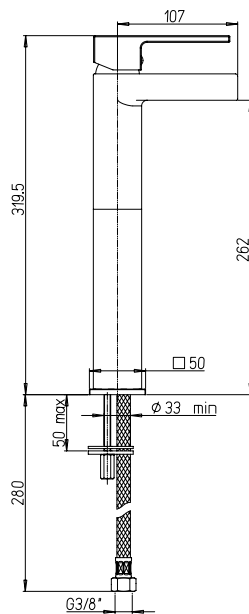

84-211WFR

Single-lever waterfall basin mixer with 1 1/4" pop-up waste

84-205LLWFR

Single-lever waterfall basin mixer, high model without waste

84-111THWF

Thermostatic bath-shower mixer with waterfall spout