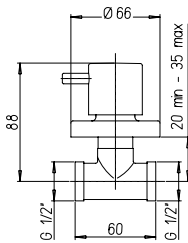

78-710TH

Built-in thermostatic shower mixer

78-400

1/2" stop valve

78-471

3 exits built-in diverter