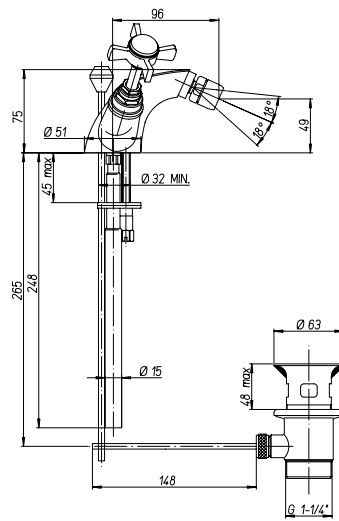

orta

49-241

Basin monobloc, 1 1/4" pop up waste

49-326

Bidet monobloc, 1 1/4" pop up waste

49-115

Bridge bath filler