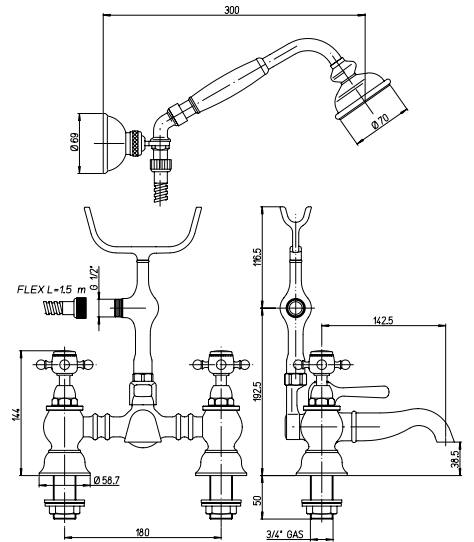

27-200

1/2" basin taps pair

27-202

3/4" bath taps pair

27-101

3/4" bridge bath shower mixer & kit