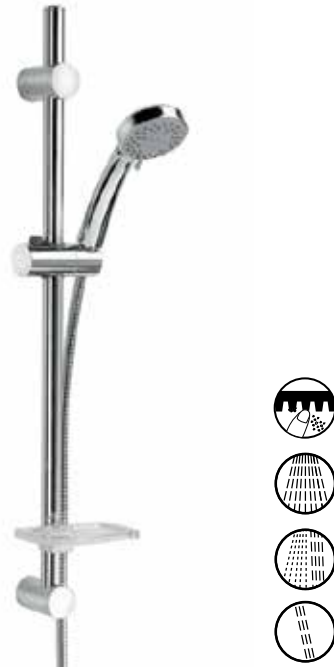

50CR124/P1

Sliding rail P1 with soap dish and 3-jet anti-limestone handshower