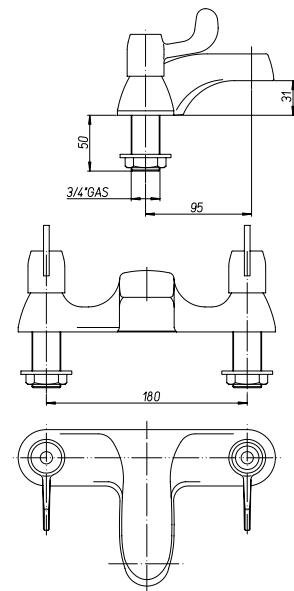

la range

LC-241

Basin monobloc, 1 1/4" pop up waste

LC-326

Bidet monobloc, 1 1/4" pop up waste

LC-115

3/4" Deck Bath Filler