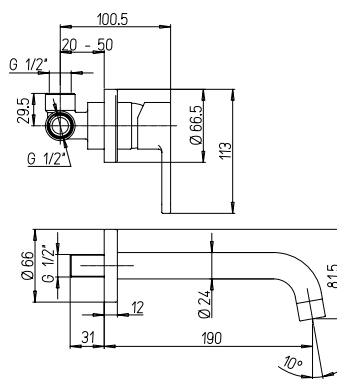

arena

92-211LLBL

Single-lever basin mixer high model with simple-rapid 1 1/4" pop-up waste

92-208

Single-lever wall mounted mixer, 190 mm spout

92-208P

Single-lever wall mounted mixer with plate, 200 mm spout