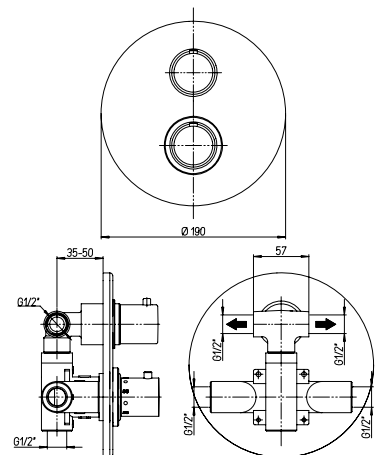

78

78-511TH

Thermostatic shower mixer

78-690TH

Built-in thermostatic shower mixer with stop valve

78-691TH

Built-in thermostatic shower mixer with stop valve and 2-way diverter