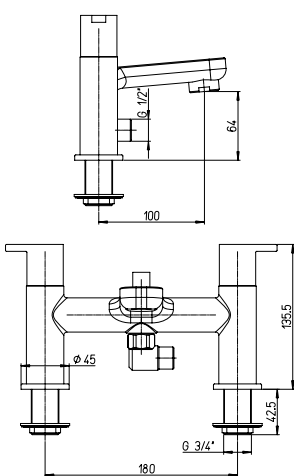

92

92-113

Bridge bath shower mixer

92-115

Bridge bath filler