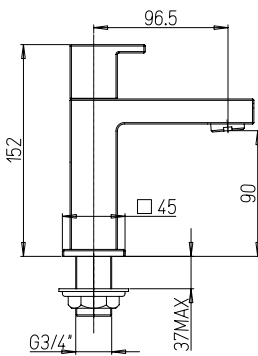

84-202

3/4" bath taps pair

84-204

1/2" basin taps pair

84-211R

Single-lever basin mixer with
1 1/4" pop-up waste