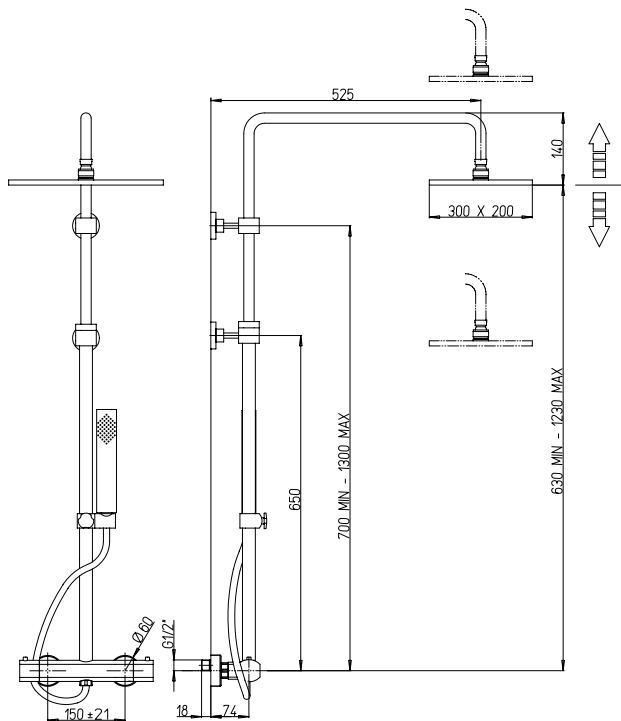

86CR689TH2T2P1

OVO thermostatic shower column
with 38° safety stop button

43CR689TH2T2P1

FLUXIO thermostatic shower column
with 38° safety stop button