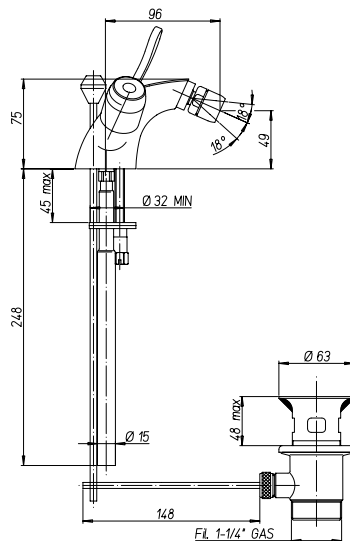

la range

LC-241

Basin monobloc, 1 1/4" pop up waste

LC-326

Bidet monobloc, 1 1/4" pop up waste

LC-115

3/4" Deck Bath Filler