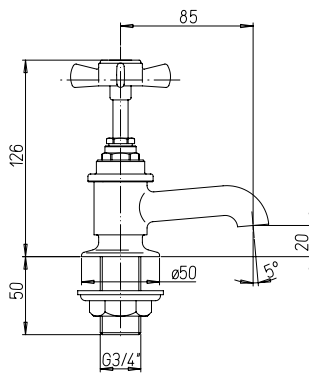

49-200

1/2" basin taps pair

49-202

3/4" bath taps pair

49-101

3/4" pillar bath shower mixer