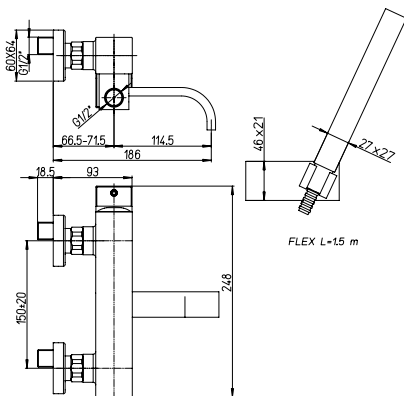

dax r

84-105R

Single-lever bath-shower mixer with adjustable shower kit

84-504TH

Thermostatic shower mixer with 2 ways diverter

84-511TH

Thermostatic shower mixer