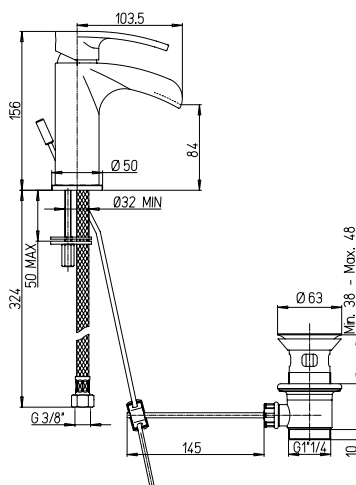

86-211WF

Single-lever basin mixer with 1 1/4" pop-up waste

86-211WFS

Single-lever basin mixer with swivel spout, 1 1/4" pop-up waste

86-205LLWF

Single-lever basin mixer, high model without waste