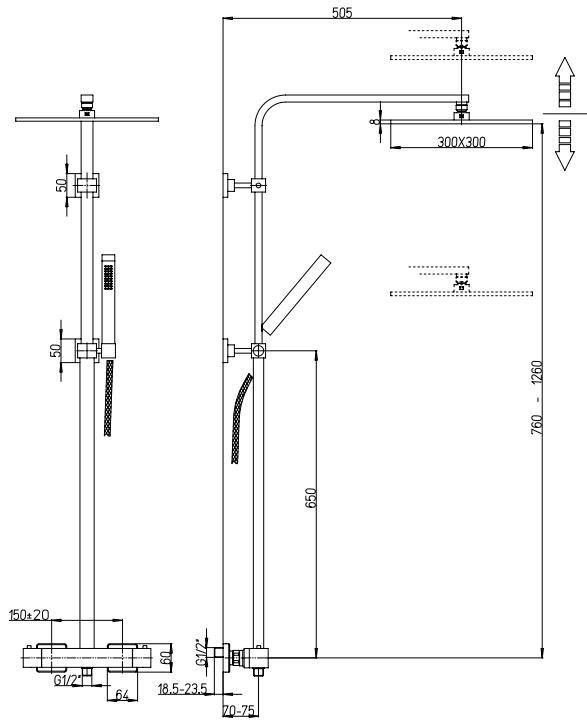

84CR689TH2SQP1

DAX thermostatic shower column
with 38° safety stop button

84CR689TH3SQP1

DAX thermostatic shower column
with 38° safety stop button