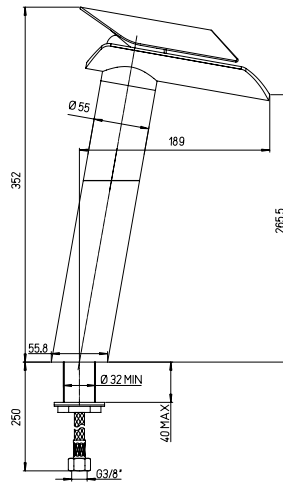

Paini

Available finish

chrome | chrome/glass | chrome/wengè
brushed nickel | brushed/glass | brushed nickel/wenge
gold | gold/glass | gold/wengè