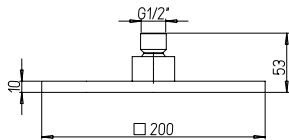

### 50CR759TCASQE

SQUARE anti-limestone shower head with joint, in plastic material, size 200 x 200 mm