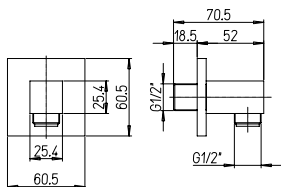

50CR503PQ

1/2" shower wall outlet