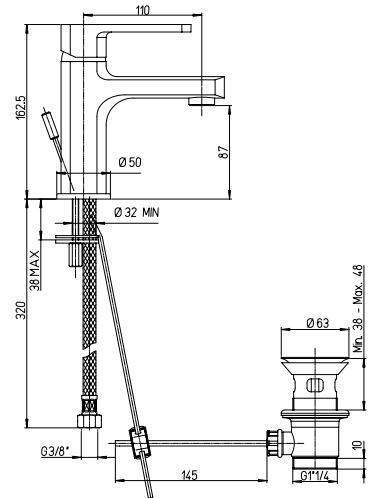

86-202

3/4" bath taps pair

86-204

1/2" basin taps pair

86-211

Single-lever basin mixer with
1 1/4" pop-up waste