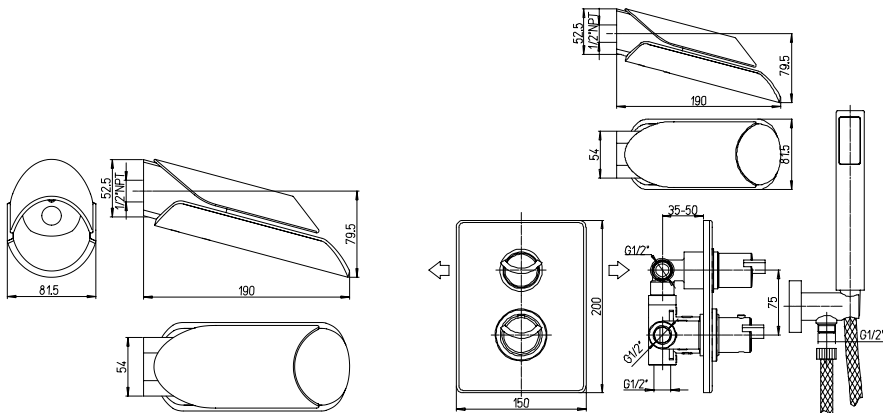

73-430

Spout / Showerhead

73-433THD

Thermostatic mixer with showerhead and hand shower