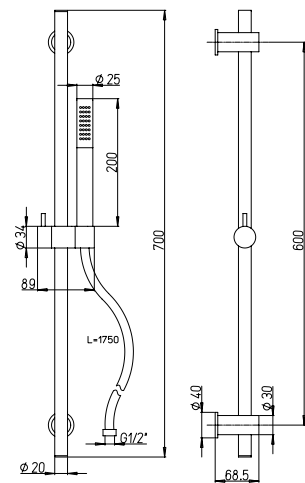

50CR124/P2

Sliding rail P2 with soap dish and 5-jet anti-limestone handshower

50CR124/P3

Sliding rail P3 with soap dish and 4-jet anti-limestone handshower

50CR126/P4

Sliding rail P4 without soap dish metal anti-limestone handshower and grey PVC flexible hose length 175 cm