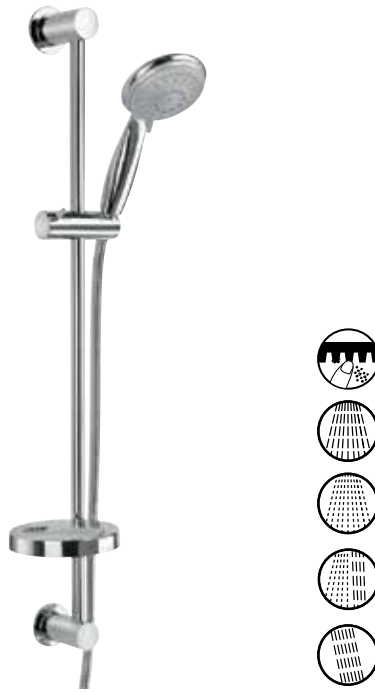

50CR124/P3

Sliding rail P3 with soap dish and 4-jet anti-limestone handshower