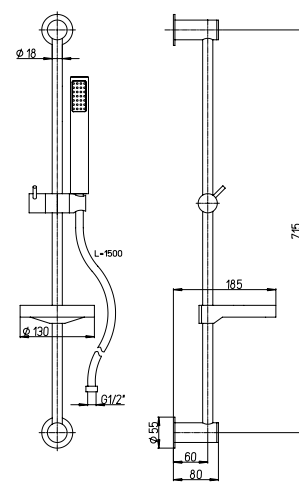

50CR129/P5

Metal sliding rail P5 without soap dish - SQUARE bar with 1-jet anti-limestone SQUARE curved handshower and grey PVC flexible hose length 175 cm

50CR129/P6

Metal sliding rail P6 without soap dish - SQUARE bar with 1-jet anti-limestone SQUARE handshower and grey PVC flexible hose length 175 cm

50CR124/P7

Sliding rail P7 with soap dish and 1-jet anti-limestone handshower