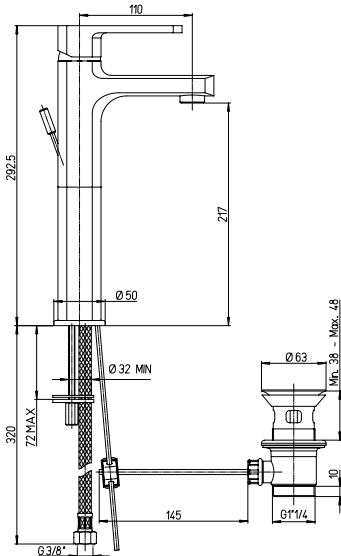

OVO

86-211LL

Single-lever basin mixer with simple-rapid 1 1/4" pop-up waste

86-250

Single-lever basin mixer with tube swivel spout, 1 1/4" pop-up waste

86-208

Single-lever wall mounted mixer, 190 mm spout