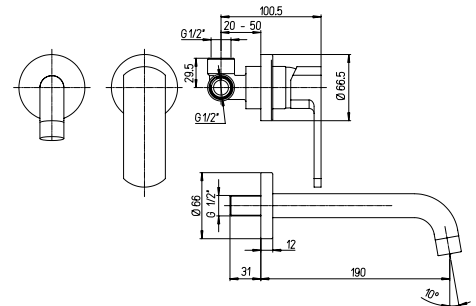

OVO

86-211LL

Single-lever basin mixer with simple-rapid 1 1/4" pop-up waste

86-250

Single-lever basin mixer with tube swivel spout, 1 1/4" pop-up waste

86-208

Single-lever wall mounted mixer, 190 mm spout