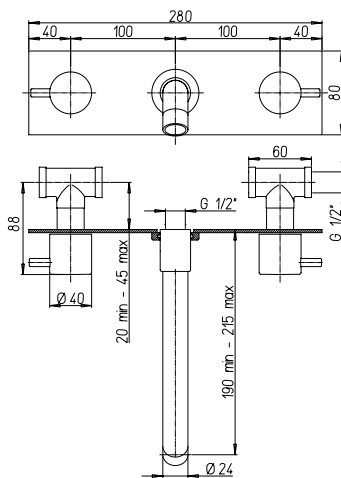

78

78-207P

3-hole wall mounted basin mixer with plate, 200 mm spout

78-208

Single-lever wall mounted mixer, 190 mm spout

78-208P

Single-lever wall mounted mixer with plate, 200 mm spout