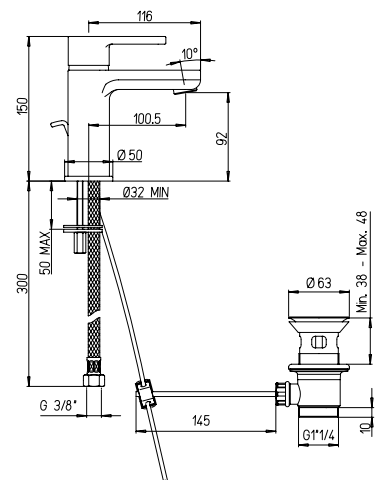

# 92

**92 204**  
1/2" basin taps pair

**92-202**  
3/4" bath taps pair

**92-211**  
Single-lever basin mixer with  
1 1/4" pop-up waste