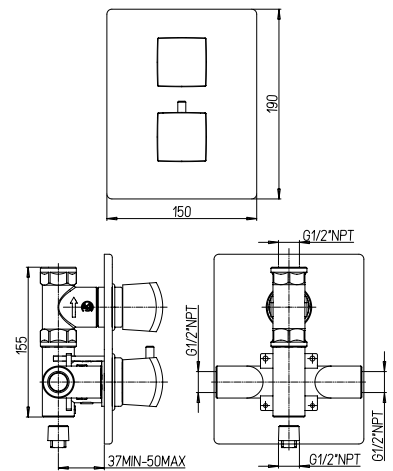

lady

89-214

3-hole basin mixer with swivel spout, 1"1/4 pop up waste

89-430

Spout

89-690TH

Thermostatic built-in single-lever shower mixer