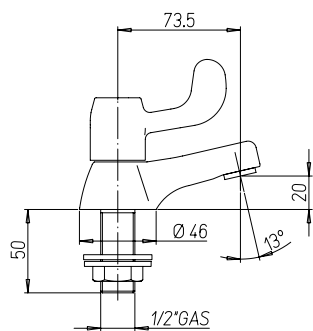

LC-200

1/2" basin taps pair

LC-202

3/4" bath taps pair

LC-113

3/4" Deck Bath/Shower Mixer & Kit