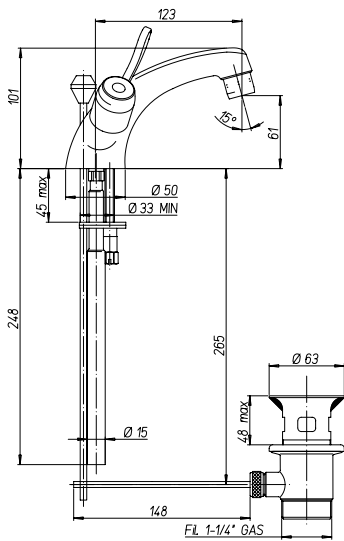

la range

LC-241

Basin monobloc, 1 1/4" pop up waste

LC-326

Bidet monobloc, 1 1/4" pop up waste

LC-115

3/4" Deck Bath Filler