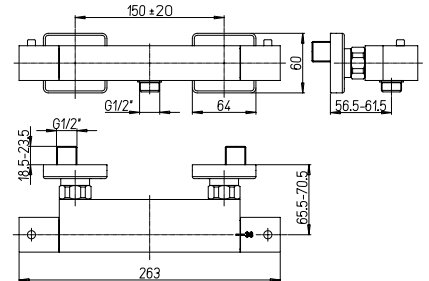

dax r

84-105R

Single-lever bath-shower mixer with adjustable shower kit

84-504TH

Thermostatic shower mixer with 2 ways diverter

84-511TH

Thermostatic shower mixer