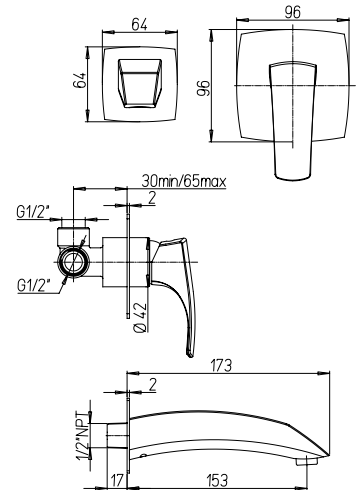

Paini

Available finish

chrome | brushed nickel | gold | matt gold