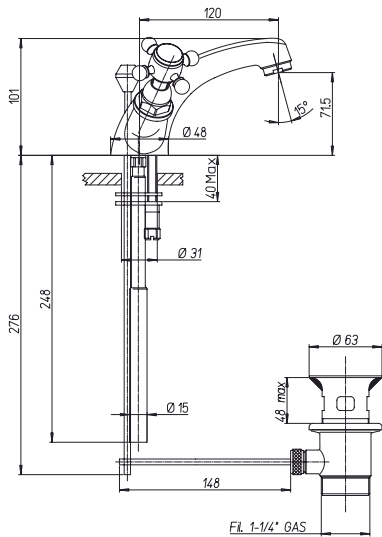

dalton

27-241

Basin monobloc, 1 1/4" pop up waste

27-326

Bidet monobloc, 1 1/4" pop up waste

27-115

3/4" bridge bath filler