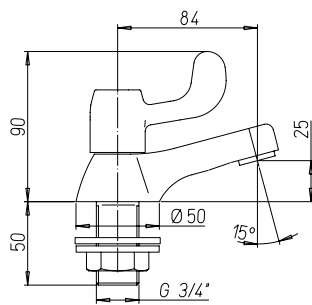

LC-200

1/2" basin taps pair

LC-202

3/4" bath taps pair

LC-113

3/4" Deck Bath/Shower Mixer & Kit