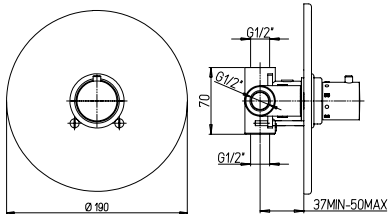

78-710TH

Built-in thermostatic shower mixer

78-400

1/2" stop valve

78-471

3 exits built-in diverter