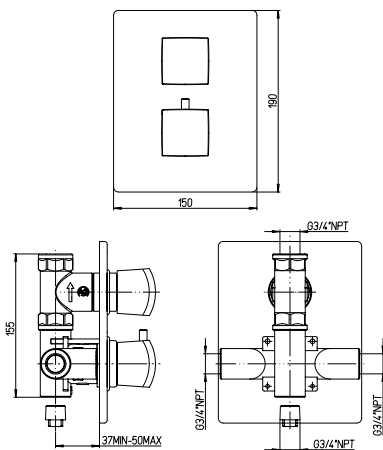

89-691TH

Thermostatic built-in single-lever shower mixer with diverter

89-100TH

Thermostatic bath-shower mixer with shower kit