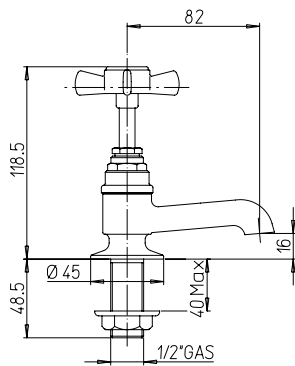

49-200

1/2" basin taps pair

49-202

3/4" bath taps pair

49-101

3/4" pillar bath shower mixer