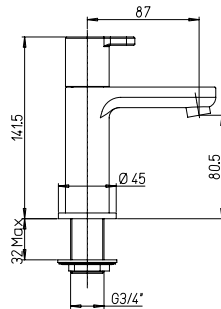

# 92

**92 204**  
1/2" basin taps pair

**92-202**  
3/4" bath taps pair

**92-211**  
Single-lever basin mixer with  
1 1/4" pop-up waste