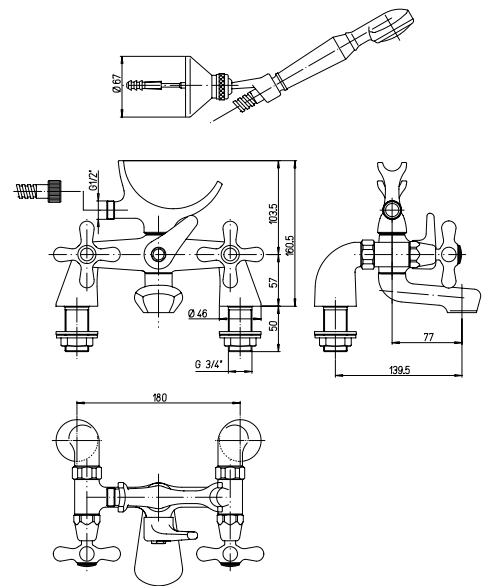

08

08-200

1/2" basin taps pair

08-202

3/4" bath taps pair

08-108E

Complete bath-shower mixer with adjustable shower kit and 3/4" pillar connection