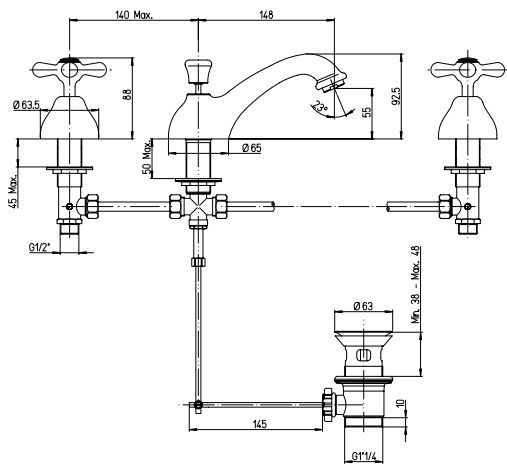

17-211

3-hole basin mixer, 1"1/4 pop up waste