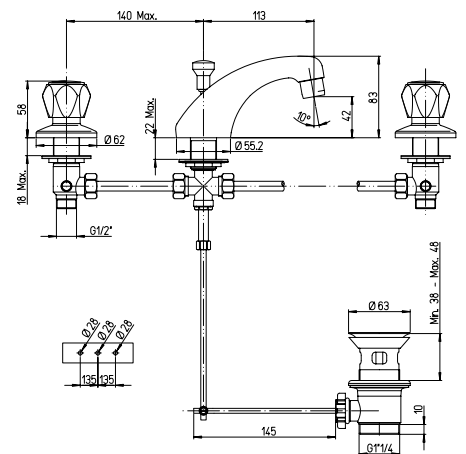

TP241

Basin monobloc, 1"1/4 pop up waste

TP326

Bidet monobloc, 1"1/4 pop up waste

TP211

3-hole basin mixer, 1"1/4 pop up waste