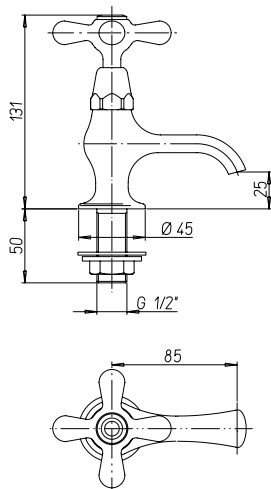

17-200

1/2" basin taps pair

17-202

3/4" bath taps pair

17-114

3/4" pillar bath filler