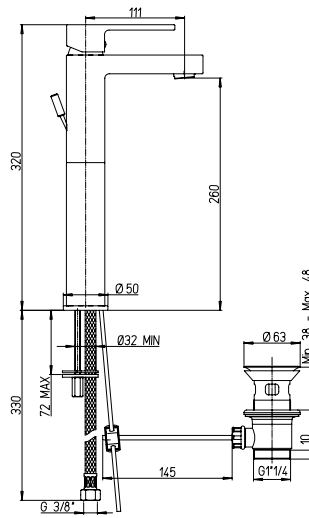

dax r

84-211RS

Single-lever basin mixer with 1"1/4 pop-up waste

84-211LLR

Single-lever basin mixer, high model with 1"1/4 pop up waste

84-208RQ

Single-lever wall mounted mixer, 190 mm spout