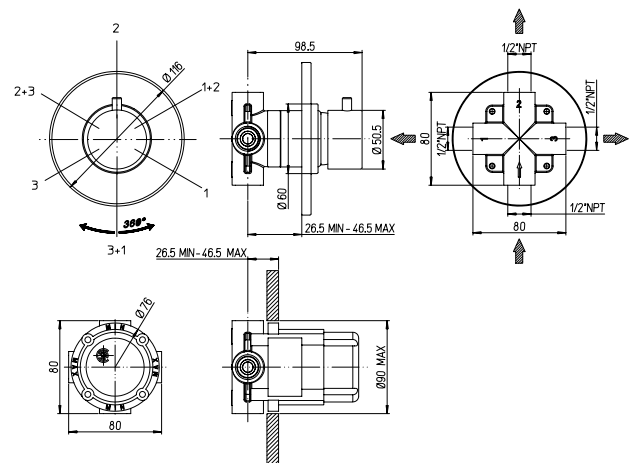

78-710TH

Built-in thermostatic shower mixer

78-400

1/2" stop valve

78-471

3 exits built-in diverter