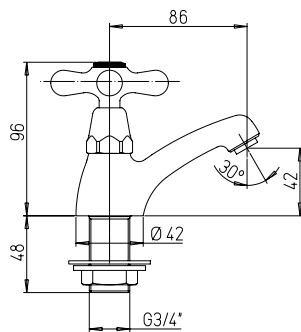

08

08-200

1/2" basin taps pair

08-202

3/4" bath taps pair

08-108E

Complete bath-shower mixer with adjustable shower kit and 3/4" pillar connection