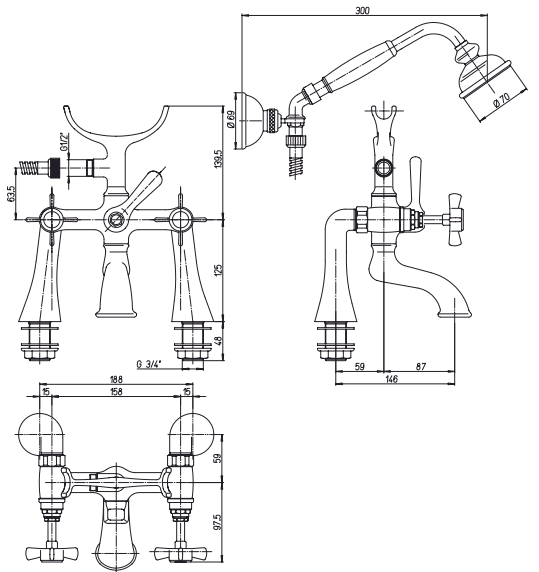

49-200

1/2" basin taps pair

49-202

3/4" bath taps pair

49-101

3/4" pillar bath shower mixer