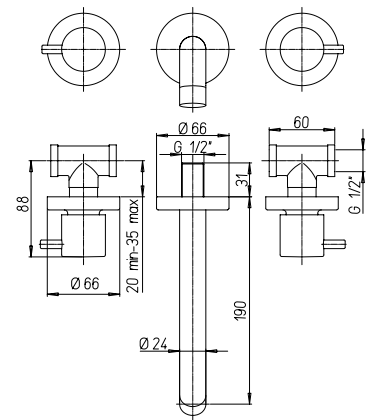

78-211LL

Single-lever basin mixer, high model with 1 1/4" pop up waste

78-250

Single-lever basin mixer with swivel spout, 1 1/4" pop-up waste

78-207

3-hole wall mounted basin mixer with 190 mm spout