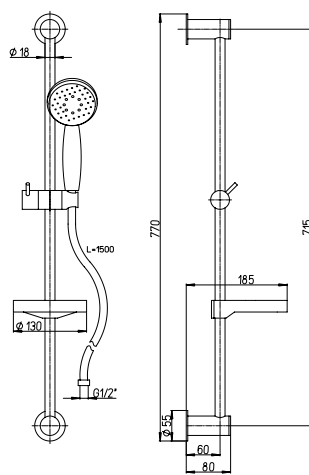

50CR124/P2

Sliding rail P2 with soap dish and 5-jet anti-limestone handshower

50CR124/P3

Sliding rail P3 with soap dish and 4-jet anti-limestone handshower

50CR126/P4

Sliding rail P4 without soap dish metal anti-limestone handshower and grey PVC flexible hose length 175 cm