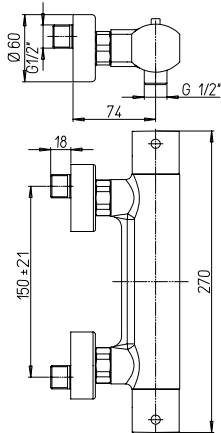

OVO

86-511TH

Thermostatic shower mixer

86-690

Built-in single-lever shower mixer

86-691

Built-in single-lever bath-shower mixer with diverter