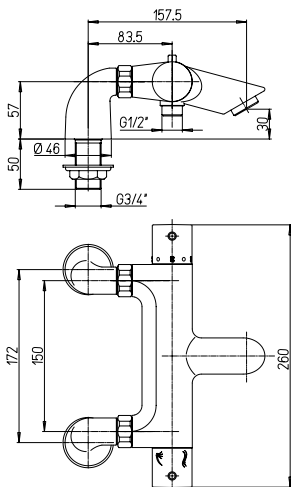

78-113TH

Thermo bath tap

EA 113 78

Deck bath shower mixer