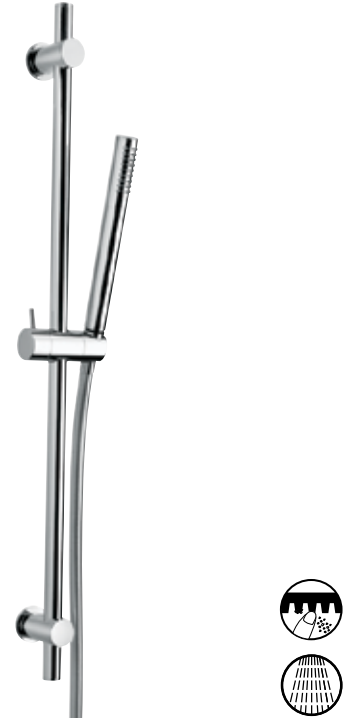

50CR126/P4

Sliding rail P4 without soap dish metal anti-limestone handshower and grey PVC flexible hose length 175 cm