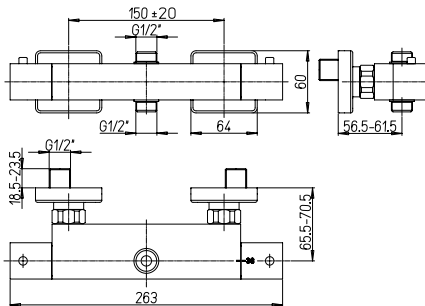

dax r

84-105R

Single-lever bath-shower mixer with adjustable shower kit

84-504TH

Thermostatic shower mixer with 2 ways diverter

84-511TH

Thermostatic shower mixer