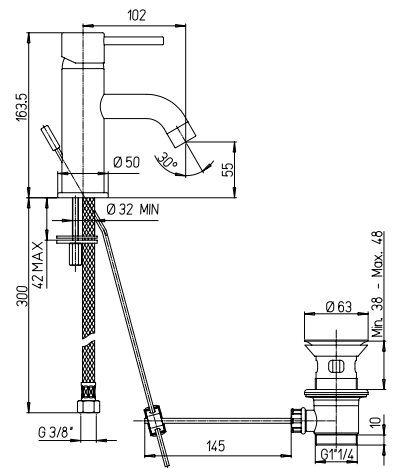

# 78

**78-202**  
3/4" bath taps pair

**78-204**  
1/2" basin tap

**78-211**  
Single-lever basin mixer with  
1 1/4 pop-up waste