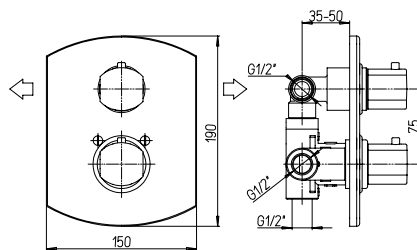

86-690TH

Built-in thermostatic shower mixer with stop valve

86-691TH

Built-in thermostatic shower mixer with stop valve and 2-way diverter