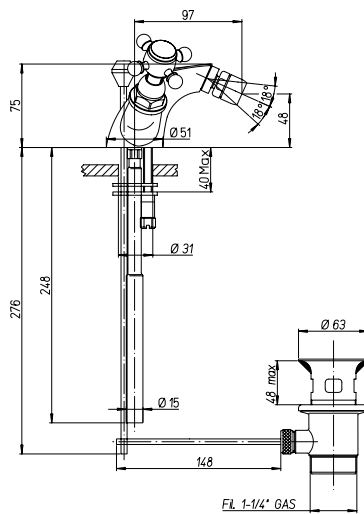

dalton

27-241

Basin monobloc, 1 1/4" pop up waste

27-326

Bidet monobloc, 1 1/4" pop up waste

27-115

3/4" bridge bath filler