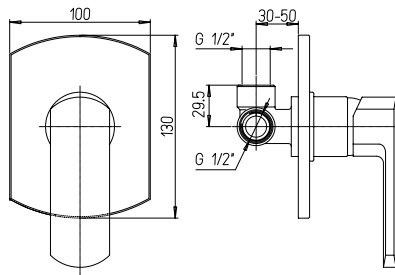

OVO

86-511TH

Thermostatic shower mixer

86-690

Built-in single-lever shower mixer

86-691

Built-in single-lever bath-shower mixer with diverter