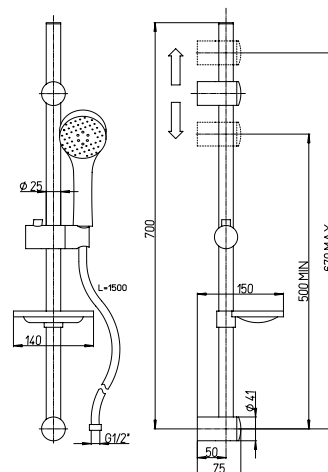

78CR689THABS2P1

COX thermostatic shower column with 38° safety stop button

50CR124/P1

Sliding rail P1 with soap dish and 3-jet anti-limestone handshower