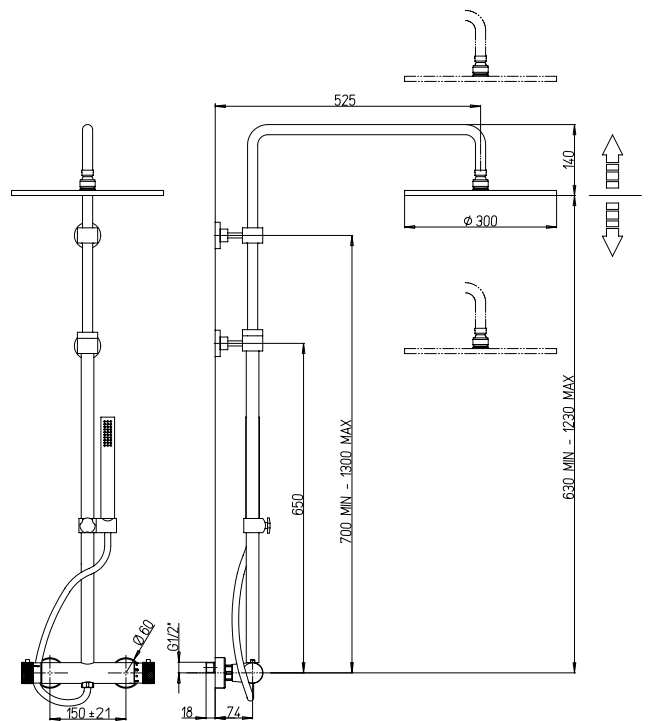

86CR689TH2T2P1

OVO thermostatic shower column
with 38° safety stop button

43CR689TH2T2P1

FLUXIO thermostatic shower column
with 38° safety stop button