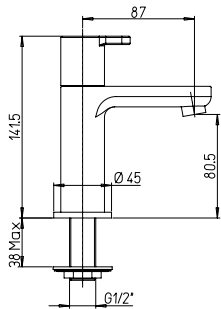

# 92

**92 204**  
1/2" basin taps pair

**92-202**  
3/4" bath taps pair

**92-211**  
Single-lever basin mixer with  
1 1/4" pop-up waste