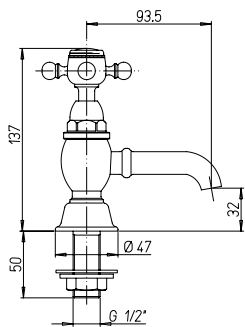

27-200

1/2" basin taps pair

27-202

3/4" bath taps pair

27-101

3/4" bridge bath shower mixer & kit