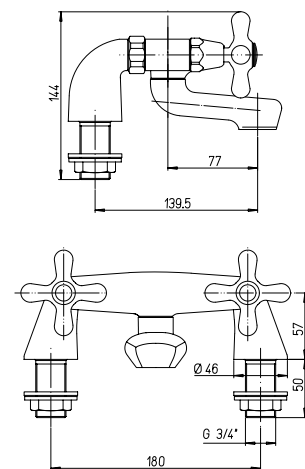

monaco

08-241

Basin monobloc, 1 1/4" pop up waste

08-326

Bidet monobloc, 1 1/4" pop up waste

08-115

3/4" pillar bath filler