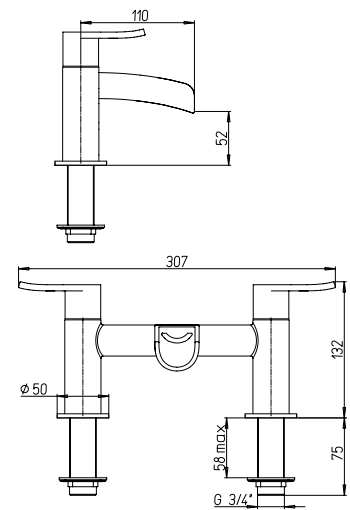

ovo waterfall

86-211LLWFSSSR

Single-lever basin mixer high model with simple-rapid 1 1/4" pop-up waste

86-113WF

Bridge bath shower mixer

86-115WF

Bridge bath filler