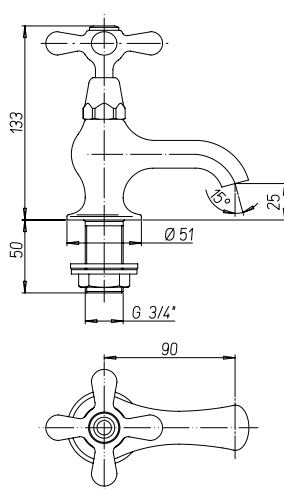

17-200

1/2" basin taps pair

17-202

3/4" bath taps pair

17-114

3/4" pillar bath filler