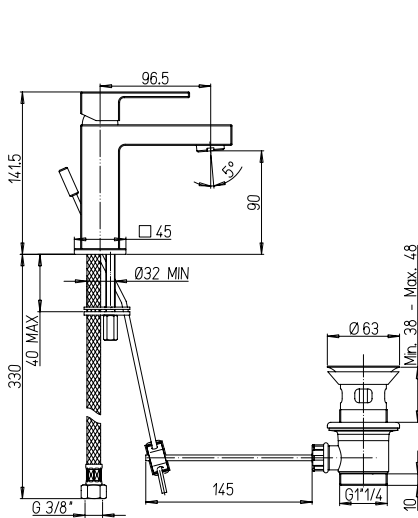

dax r

84-211RS

Single-lever basin mixer with 1"1/4 pop-up waste

84-211LLR

Single-lever basin mixer, high model with 1"1/4 pop up waste

84-208RQ

Single-lever wall mounted mixer, 190 mm spout