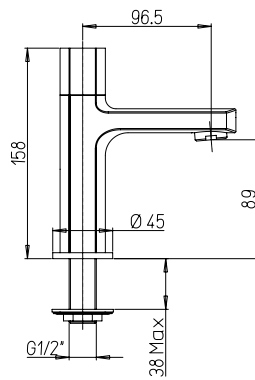

86-202

3/4" bath taps pair

86-204

1/2" basin taps pair

86-211

Single-lever basin mixer with
1 1/4" pop-up waste