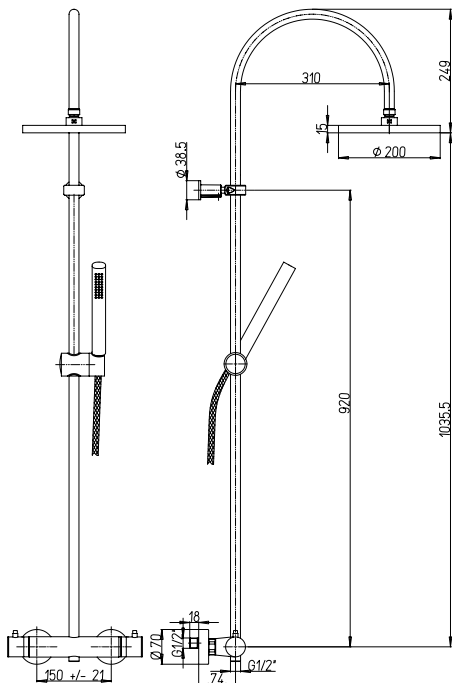

78CR689THABS2P1

COX thermostatic shower column with 38° safety stop button

50CR124/P1

Sliding rail P1 with soap dish and 3-jet anti-limestone handshower