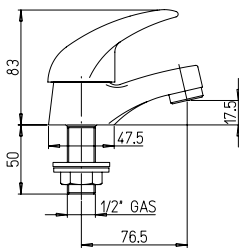

63

63-200

1/2" basin taps pair

63-202

3/4" bath taps pair

63-211

Single-lever basin mixer with
1 1/4" pop-up waste