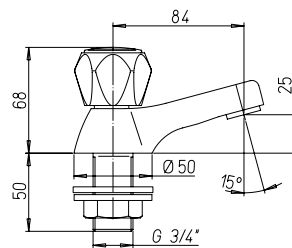

TP200

1/2" basin taps pair

TP202

3/4" bath taps pair

TP110

Deck bath shower mixer