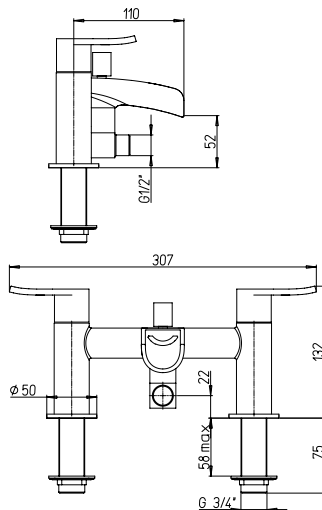

ovo waterfall

86-211LLWFSSSR

Single-lever basin mixer high model with simple-rapid 1 1/4" pop-up waste

86-113WF

Bridge bath shower mixer

86-115WF

Bridge bath filler