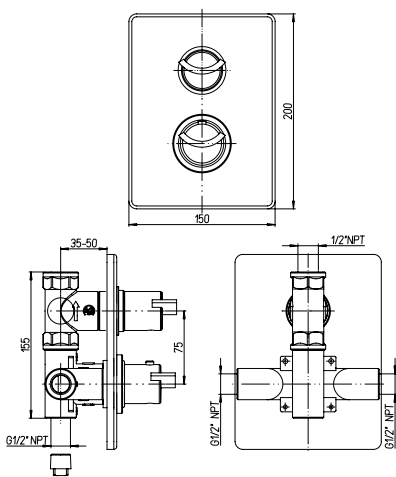

morgana

73-690TH

1/2" built in thermostatic mixer with stop valve

73-691TH

Built in thermostatic mixer with diverter

73-105

Wall mounded bath shower mixer with adjustable shower kit