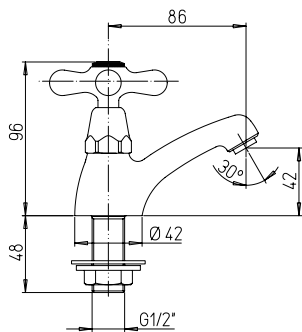

08

08-200

1/2" basin taps pair

08-202

3/4" bath taps pair

08-108E

Complete bath-shower mixer with adjustable shower kit and 3/4" pillar connection