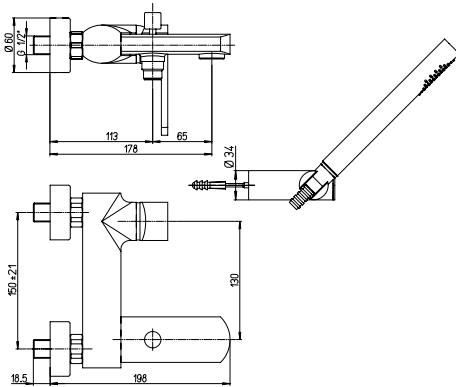

86-105

Single lever bath-shower mixer with adjustable shower kit

86-108

Single lever bath-shower mixer w/adjustable shower kit and 3/4" pillar connection

86-105TH

Thermostatic bath-shower mixer with adjustable shower kit