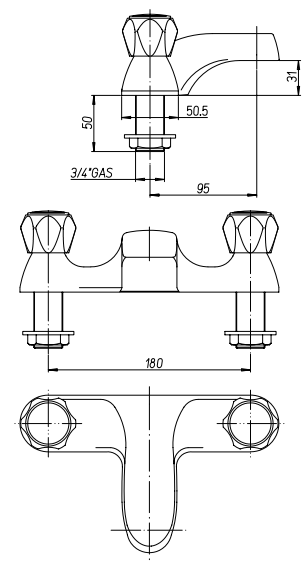

tevere

TP115
Deck bath filler