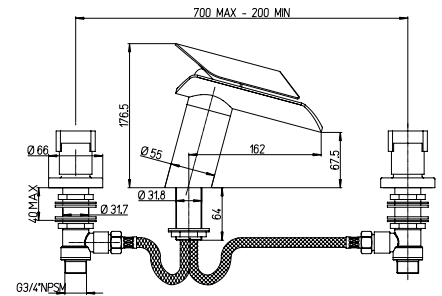

Paini

Available finish

chrome | chrome/glass | chrome/wengè
brushed nickel | brushed/glass | brushed nickel/wenge
gold | gold/glass | gold/wengè