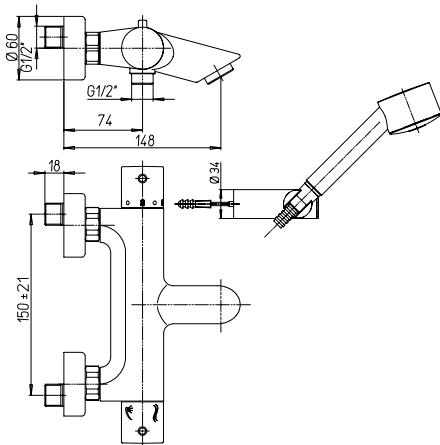

78-105TH

Thermostatic bath-shower mixer with adjustable shower kit and 38° safety stop button

78-111TH

Thermostatic bath mixer

78-504TH

Thermostatic shower mixer with 2 ways diverter