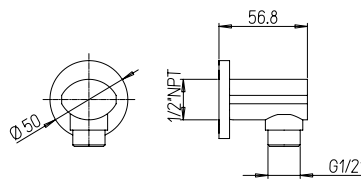

86-503P

1/2" shower wall outlet

53CR155/P1

Anti-limestone handshower for
sliding rail 50CR124/P1- 3 jets