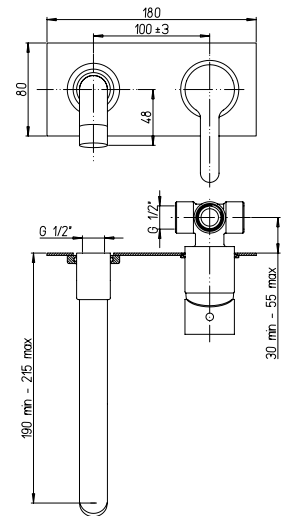

arena

92-211LLBL

Single-lever basin mixer high model with simple-rapid 1 1/4" pop-up waste

92-208

Single-lever wall mounted mixer, 190 mm spout

92-208P

Single-lever wall mounted mixer with plate, 200 mm spout