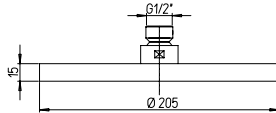

50CR759Q30EBI

SQUARE anti-limestone shower head with joint, in metal, size 300 x 300 mm