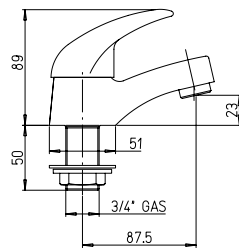

63

63-200

1/2" basin taps pair

63-202

3/4" bath taps pair

63-211

Single-lever basin mixer with
1 1/4" pop-up waste