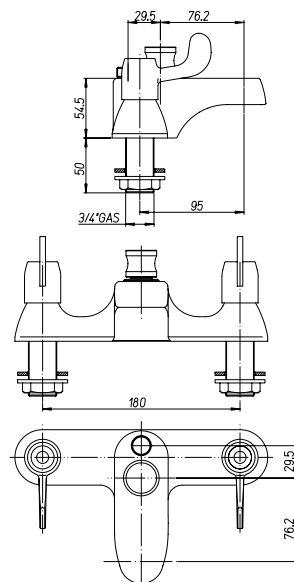

LC-200

1/2" basin taps pair

LC-202

3/4" bath taps pair

LC-113

3/4" Deck Bath/Shower Mixer & Kit