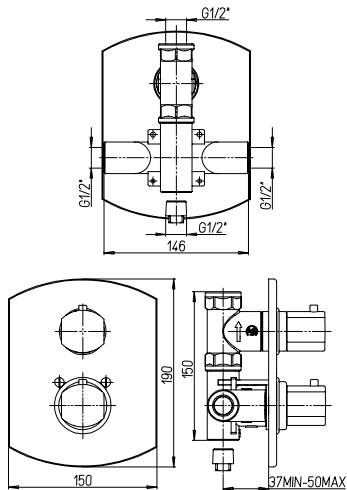

86-690TH

Built-in thermostatic shower mixer with stop valve

86-691TH

Built-in thermostatic shower mixer with stop valve and 2-way diverter