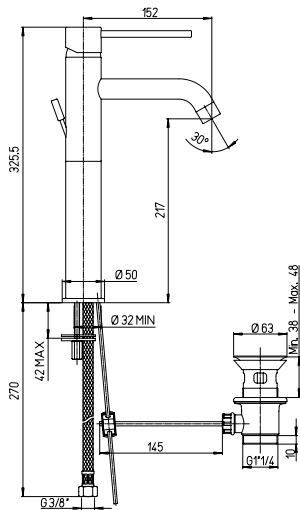

78-211LL

Single-lever basin mixer, high model with 1 1/4" pop up waste

78-250

Single-lever basin mixer with swivel spout, 1 1/4" pop-up waste

78-207

3-hole wall mounted basin mixer with 190 mm spout