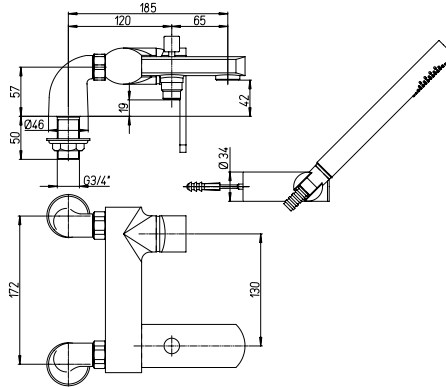

86-105

Single lever bath-shower mixer with adjustable shower kit

86-108

Single lever bath-shower mixer w/adjustable shower kit and 3/4" pillar connection

86-105TH

Thermostatic bath-shower mixer with adjustable shower kit