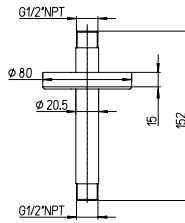

50CR745T540BI

Rectangular shower arm with rose
length 400 mm, rectangular size
35 x 15 mm

50CR744

1/2" ceiling shower arm with rose

50CR503P

1/2" shower wall outlet

50CR503PQ

1/2" shower wall outlet

86-503P

1/2" shower wall outlet

53CR155/P1

Anti-limestone handshower for
sliding rail 50CR124/P1- 3 jets