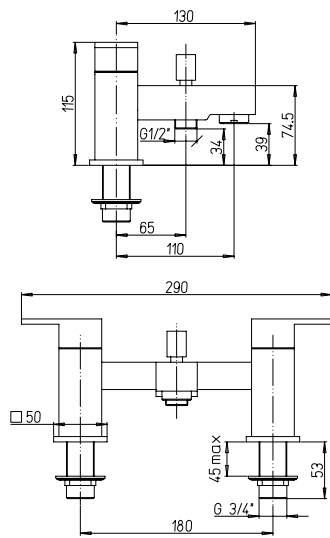

84-113

Bridge bath shower mixer

84-115

Bridge bath filler