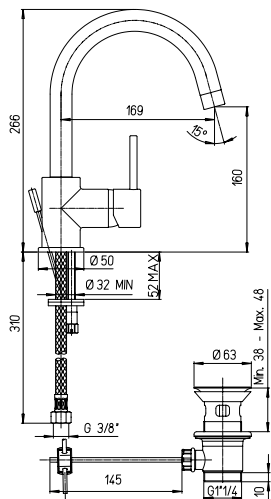

78-211LL

Single-lever basin mixer, high model with 1 1/4" pop up waste

78-250

Single-lever basin mixer with swivel spout, 1 1/4" pop-up waste

78-207

3-hole wall mounted basin mixer with 190 mm spout