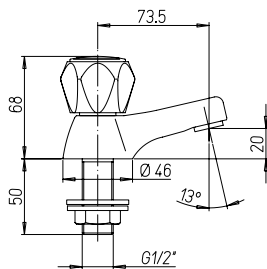

TP200

1/2" basin taps pair

TP202

3/4" bath taps pair

TP110

Deck bath shower mixer