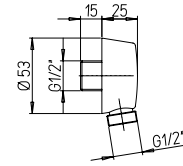

50CR503PQ

1/2" shower wall outlet