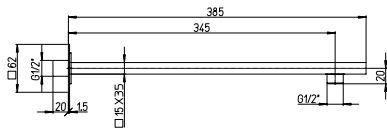

50CR745T540BI

Rectangular shower arm with rose
length 400 mm, rectangular size
35 x 15 mm

50CR744

1/2" ceiling shower arm with rose

50CR503P

1/2" shower wall outlet

50CR503PQ

1/2" shower wall outlet

86-503P

1/2" shower wall outlet

53CR155/P1

Anti-limestone handshower for
sliding rail 50CR124/P1- 3 jets