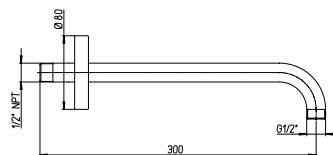

50CR745T130BI

Shower arm with rose - length 300 mm, Ø 22 mm, 1/2" x 1/2" MM

50CR745T440BI

Shower arm with rose - length 400 mm, Ø 32 mm, 1/2" x 1/2" MM