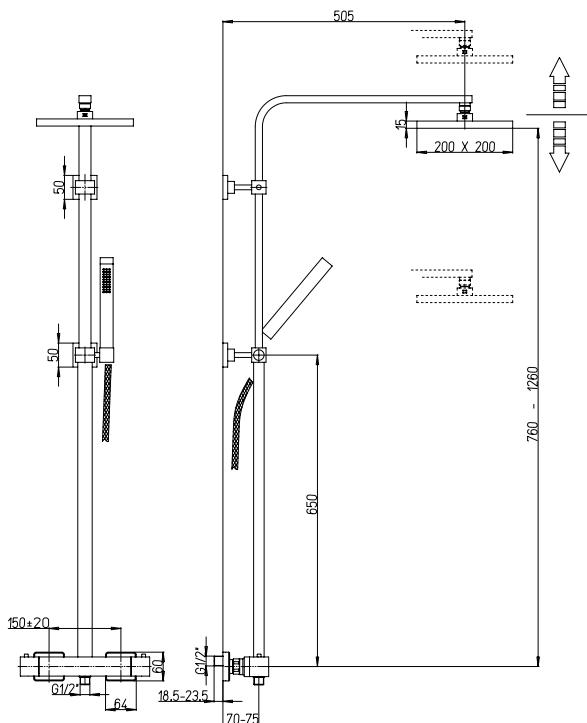

84CR689TH2SQP1

DAX thermostatic shower column
with 38° safety stop button

84CR689TH3SQP1

DAX thermostatic shower column
with 38° safety stop button